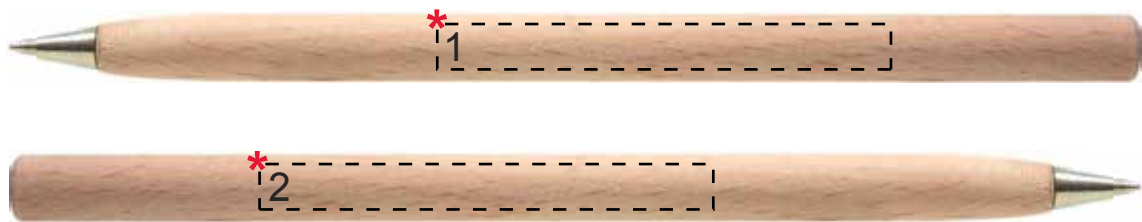

KC6725

100%

Position

Print size (mm)

Print code (no of colors)

1: Barrel right handed

60x6

P1(4), LC(1), PD(8)/Z

2: Barrel left handed

60x6

P1(4), LC(1), PD(8)/Z

40

Note: Light print colors are hardly visible on the light wooden surface, because of the reflection of the material.

***The PD technique it's only possible in max. print size 70x5mm.**