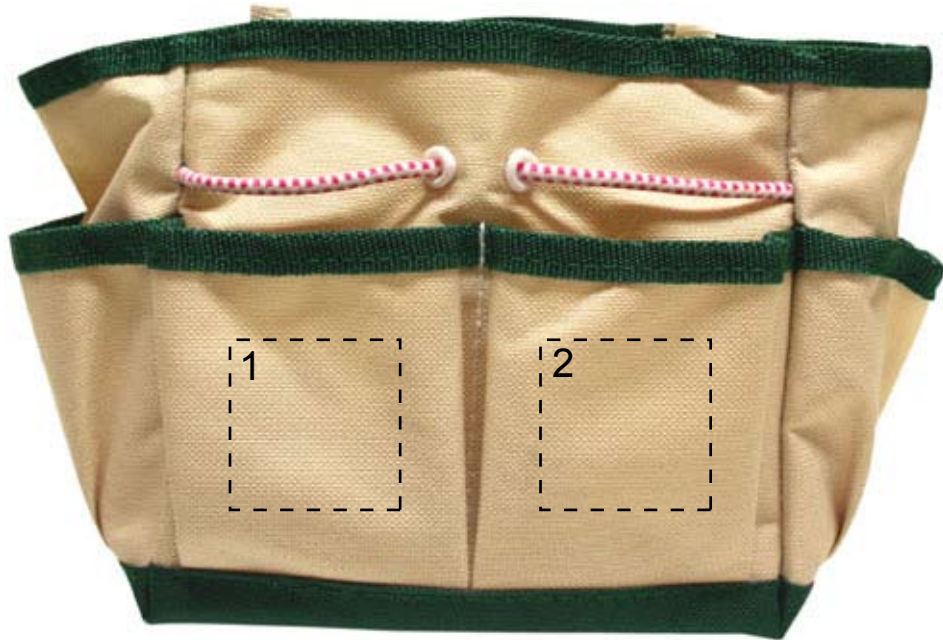

IT2214

50%

Position

Print size (mm)

Print code (no of colors)

- 1: Front bag left
- 2: Front bag right
- 3: Back bag
- 4: Glove 1
- 5: Glove 2

- 45x45
- 45x45
- 40x40
- 80x50
- 80x50

- S2(1), T1(8), TD(8)/E
- S2(1), T1(8), TD(8)/E
- S2(1), T1(8), TD(8)/E
- S2(1), T1(8), TD(8)/E
- S2(1), T1(8), TD(8)/E