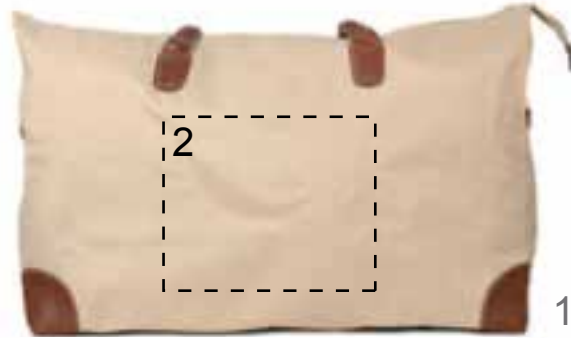

KC6351

10%

Position

Print size (mm)

Print code (no of colors)

- 1: Front
- 2: Back
- 3: Leather part

280x230
280x230
50x15

S2(1), T1(8), TD(8)/C
S2(1), T1(8), TD(8)/C
T1(8), TD(8)/C

13 **Structural form of the leather part**

03

04

05

01