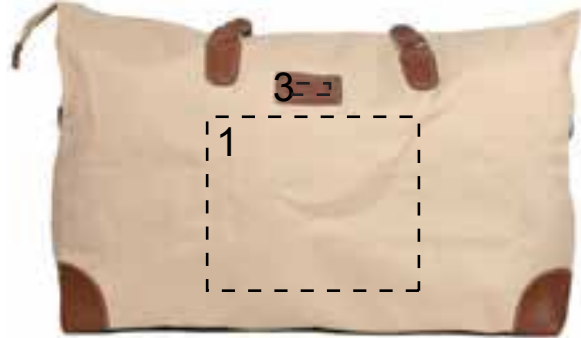

KC6351

10%

Position

Print size (mm)

Print code (no of colors)

- 1: Front
- 2: Back
- 3: Leather part

280x230
280x230
50x15

S2(1), T1(8), TD(8)/C
S2(1), T1(8), TD(8)/C
T1(8), TD(8)/C

13 **Structural form of the leather part**

03

04

05

01