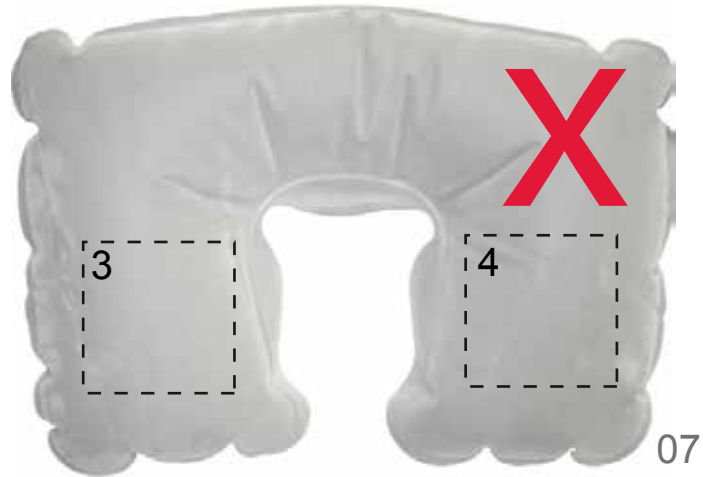

MO7263

25%

Position

Print size (mm)

Print code (no of colors)

- 1: Front folder
- 2: Back folder
- 3: Right pillow
- 4: Left pillow
- 5: Mask

- 100x40
- 120x80
- 80x80
- 80x80
- 100x20

- T1(8), TD(8)/C
- T1(8), TD(8)/C
- T1(8), TD(8)/C
- T1(8), TD(8)/C
- T1(8), TD(8)/C

Note: It's not possible to print on the x-marked spot because of the valve on the other side.