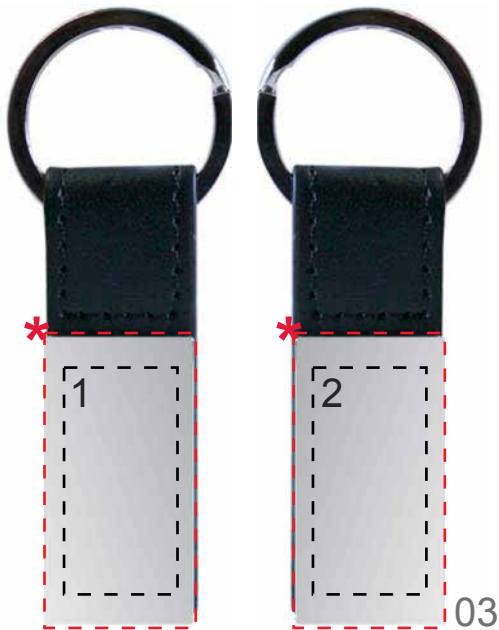

KC6788

100%

Position

Print size (mm)

Print code (no of colors)

1: Front

15x30/39x20

P3(4), LY(1), DO(8), PD(8)/B

2: Back

15x30/39x20

P3(4), LY(1), DO(8), PD(8)/B

Note: *The PD technique it's possible on whole Front and Back sides of the item.